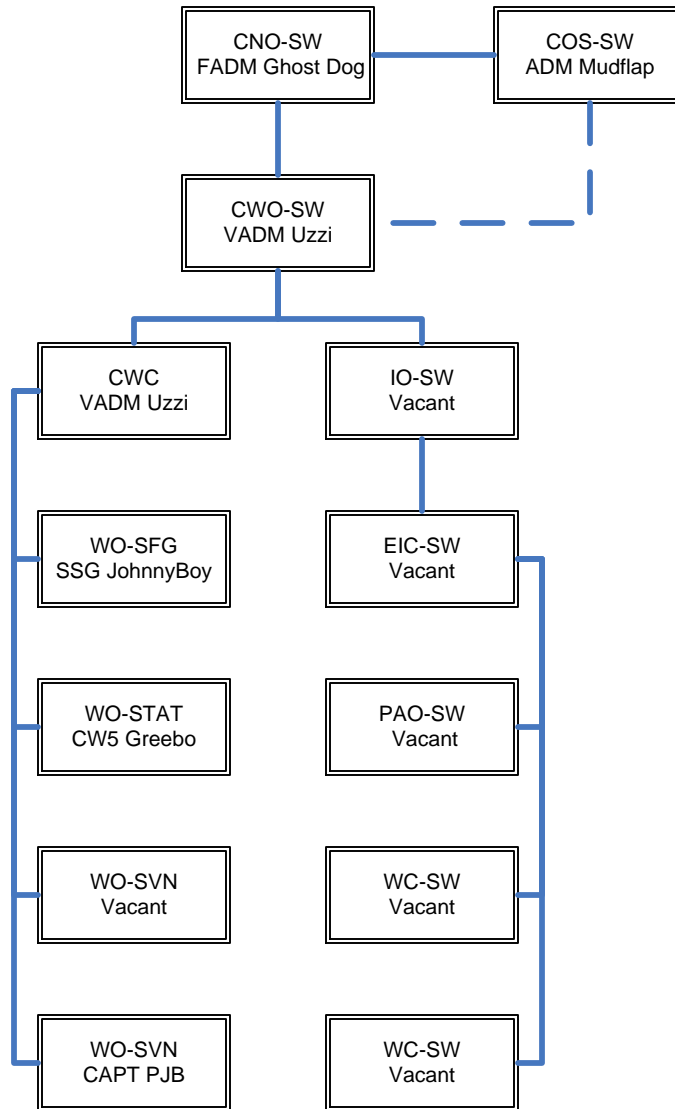

SeaWolves War Office Chain of Command

Chain of Command Legend	
CNO-SW	Chief of Naval Operations – SeaWolves
COS-SW	Chief of Staff – SeaWolves
CWO-SW	Chief War Officer – SeaWolves
CWC-SW	Chairman of War Council – SeaWolves
IO-SW	Intelligence Officer – SeaWolves
EIC-SW	Editor in Chief – SeaWolves
PAO-SW	Public Affairs Officer – SeaWolves
WC-SW	War Correspondent – SeaWolves
WO-SFG	War Officer – Special Forces Group
WO-STAT	War Officer – SeaWolves Tactical Assault Team
WO-SVN	War Officer – SeaWolves Virtual Navy